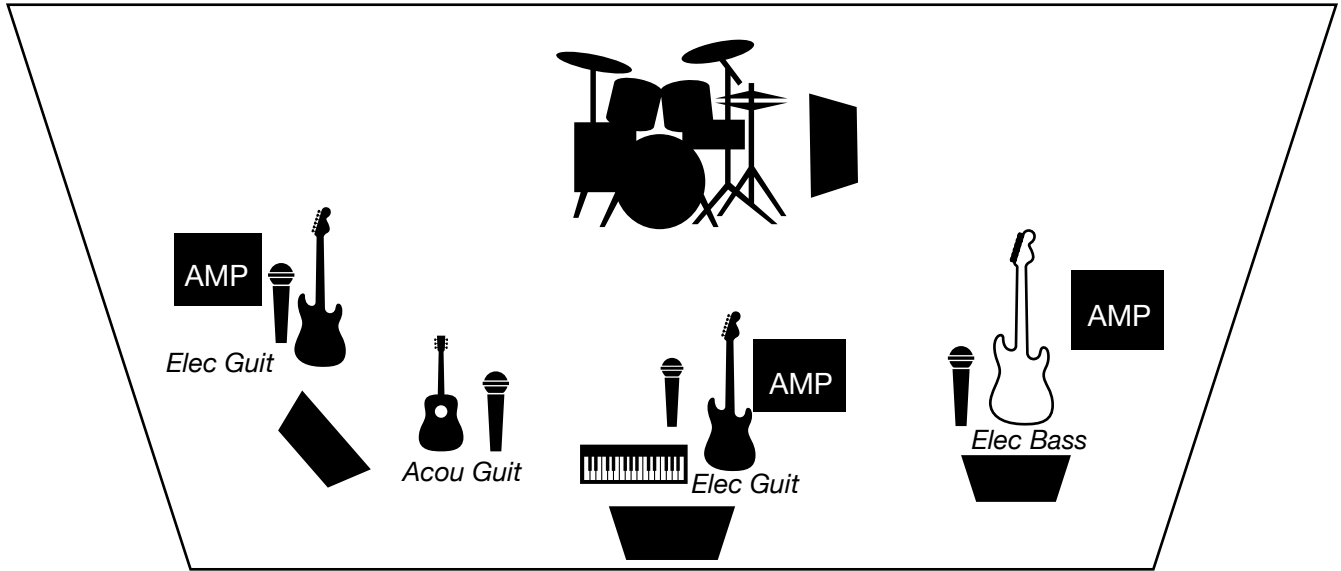

**Mallory Chipman - Full Band Stage Plot**  
*(Trio version available upon request)*

Front of stage

**Technical rider:**

- 4 vocal microphones
- 4 monitors
- 1 DI for acoustic guitar
- 1 Stereo DI for keyboard
- 1 mic or 1/4" line out for electric guitar amp (centre)
- 1 mic for electric guitar amp (SR)
- 1 line out for bass amp

*Amps & drums can be provided by artist, or artist can use backline provided by venue*